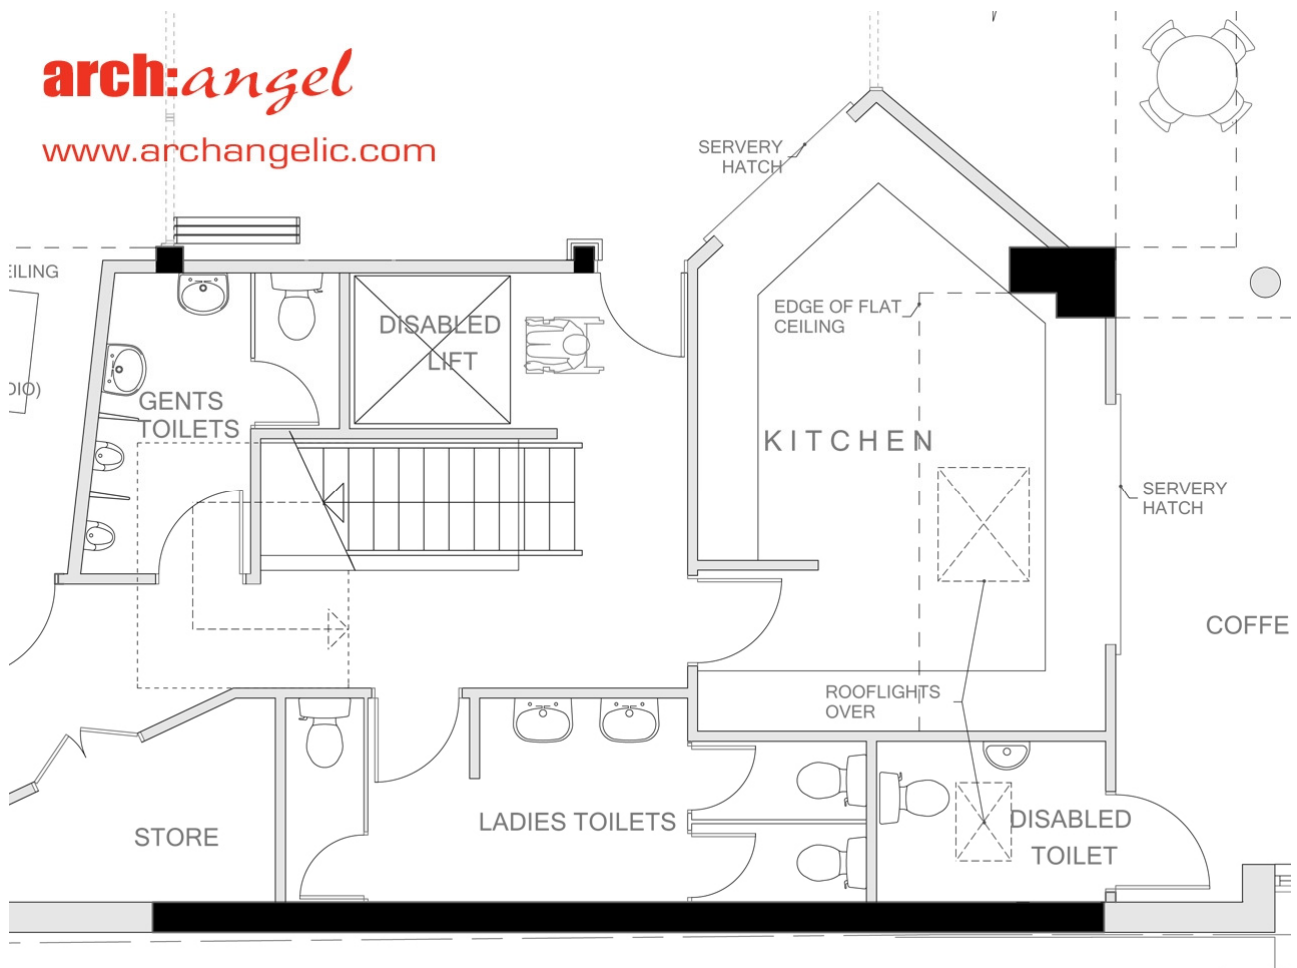

Mission Action Progress

Sunday school restarted April 2009

New visitors guide

Plans with DAC to re-order the back of the church to provide a sink, loo and a baby changing area. Also to create some milling space at the back of the church.